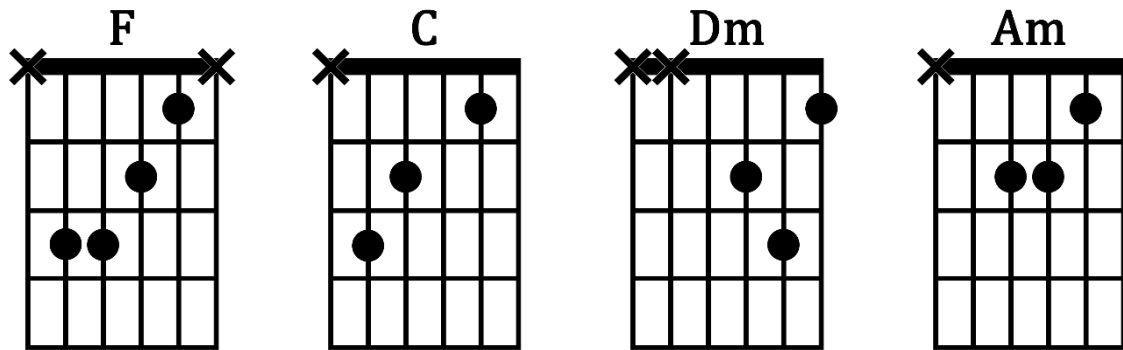

Un été Français – Indochine

La vidéo : https://youtu.be/k_3wZSWoNa8

Les accords :

Ils tournent dans cet ordre tout au long de la chanson :

Les rythmiques :

Couplet

Refrain

La tablature des solos :

Musical notation and guitar tablature for a solo. The notation is in 4/4 time, marked *mf* (mezzo-forte), with a capo on the first fret. The solo consists of four measures. The first measure has a quarter note on G4, a quarter note on A4, and a quarter note on B4. The second measure has a quarter note on G4, a quarter note on A4, and a quarter note on B4. The third measure has a quarter note on G4, a quarter note on A4, and a quarter note on B4. The fourth measure has a quarter note on G4, a quarter note on A4, and a half note on B4. The guitar tablature below shows the fret numbers for each note: 5-6, 5-5, 5-6-8, 6-8, 5-6-8, 8-5, 6-5, and a final (5).