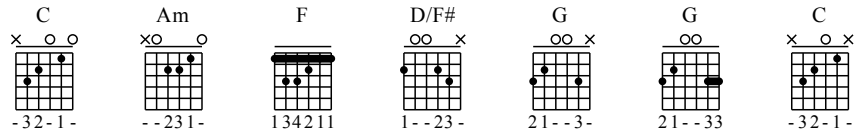

Vive Le Vent

<http://www.clementvigier.com/>

Moderate ♩ = 120

1.

C C C Am F C D/F# G

The first system of music consists of a treble clef, a 4/4 time signature, and a key signature of one sharp (F#). The melody is written in a 4/4 time signature. The guitar tablature is written below the staff, with fret numbers 0-3 and fingerings 1-3. The chords are C, C, C, Am, F, C, D/F#, and G.

2.

G C

The second system of music consists of a treble clef and a 4/4 time signature. The melody is written in a 4/4 time signature. The guitar tablature is written below the staff, with fret numbers 3-1 and fingerings 3-1. The chords are G and C.